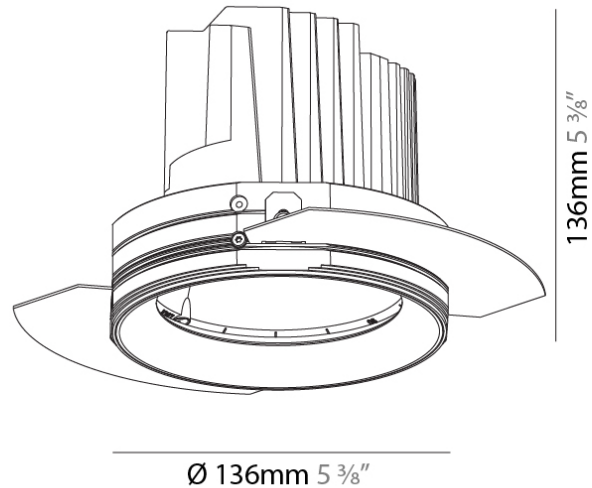

ELECTRICAL

Lamp Type: LED (Zhaga Standard)
Input Wattage (W): 13.2 / 16.5
Total Output Wattage (W): 12.1 / 14.7
Dimming: Tri-Mode (Non-Dimming and Phase Dimming (120Vac only) and 0-10V Dimming)
Driver Included: No
Driver Location: Recessed Housing
Driver Type: Constant Current - Universal
Driver Class: Class 2
Housing: See components
Input Voltage (V): 120 - 277
Constant Current (MA): 350

LED

Number of LEDs: 1
Color Temperature (°K): 2700 / 3000 / 3500 / 4000
Max. Delivered Lumen (lm): 870 / 970 / 1038 / 1060
Nominal Lumen (lm): 960 / 1070 / 1156 / 1180
CRI: >90 CRI
Efficiency (%): 90.5
Lamp Life (hrs): 50000
Upon Request: RGB-W Tunable White Special Color Temperature Special LED

OPTICAL

Reflector: 10
Beam Angle: Narrow
Adjustability: Rotational 355°; Tilt 30°
Upon Request: Special Beam Angles

RATINGS AND CERTIFICATIONS

382, F 416-247-9319, www.zaneen.com
Certified by Intertek for North American standards. At the end of the existing Model #. For assistance on 'custom' specifications, contact zteam@zaneen.com.
In a constant effort to supply the best product, we reserve the right to change specifications or materials without notice. The most recent specification sheets are found at zaneen.com
IP rating: IP20