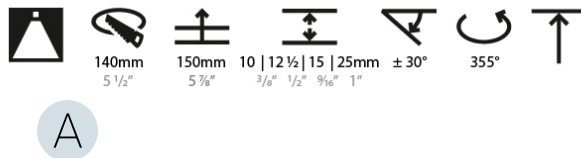

LED

Number of LEDs: 1
 Color Temperature (°K): 2700 / 3000 / 3500 / 4000
 Max. Delivered Lumen (lm): 870 / 970 / 1038 / 1060
 Nominal Lumen (lm): 960 / 1070 / 1156 / 1180
 CRI: >90 CRI
 Efficiency (%): 90.5
 Lamp Life (hrs): 50000
 Upon Request: RGB-W Tunable White Special Color Temperature Special LED

OPTICAL

Reflector: 10
 Beam Angle: Narrow
 Adjustability: Rotational 355°; Tilt 30°
 Upon Request: Special Beam Angles

RATINGS AND CERTIFICATIONS

382, F 416-247-9319, www.zaneen.com
 Certified by Intertek for North American standards. At the end of the existing Model #. For assistance on 'custom' specifications, contact zteam@zaneen.com.
 In a constant effort to supply the best product, we reserve the right to change specifications or materials without notice. The most recent specification sheets are found at zaneen.com
 IP rating: IP20