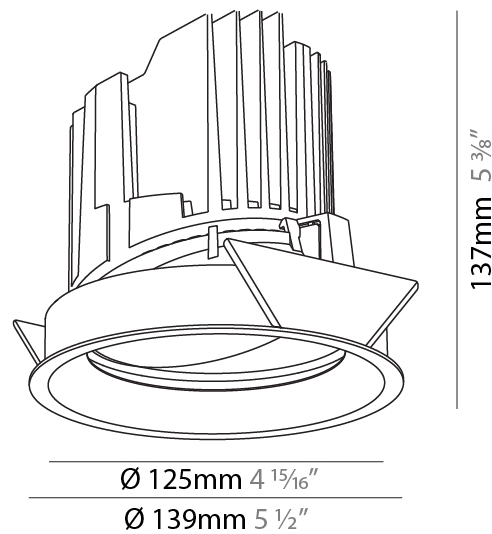

GENERAL

Series: Bioniq
 Subseries: Bioniq Round Adjustable
 Brand: Prolicht
 Division: Architectural
 Mounting Type: Recessed
 Mounting Location: Ceiling
 Subcategory: Downlight

PHYSICAL

Shape: Round
 Diameter (mm): 139
 Diameter (in): 5 1/2
 Height (mm): 137
 Height (in): 5 3/8
 Ceiling Thickness (mm): 10 / 12.5 / 15
 Ceiling Thickness (in): 3/8 or 1/2 or 9/16
 Min. Recessing Depth (mm): 150
 Min. Recessing Depth (in): 5 7/8
 Light Distribution: Adjustable / Downlight
 Weight (kg): 0.805
 Weight (lbs): 1.77
 Fixture Finish: SSR / BKV / CWI / CRY / HAB / UFT / ITA / RUA / FTG / MYG / LOD / PUS / FRO / FUP / KIA / POP / BLS / SPG / MEY / GOH / GUM / CHC / COM / ABZ / JAG / OBR / MOS / ROR
 Fixture Material: Aluminum Die Cast
 Cut-out Measurements: 130mm / 5 1/8"

OPTICAL

Reflector°: 10
 Optic°: Lens Pack - No Lens
 Adjustability: Rotational 355°; Tilt 30°

RATINGS AND CERTIFICATIONS

Certified By: CSA Certified to UL and CSA Standards
 IP rating: IP20

--	--	--	--	--	--