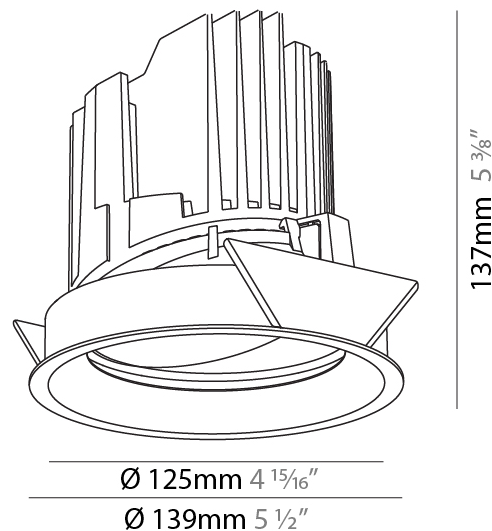

GENERAL

Series: Bioniq
 Subseries: Bioniq Round Adjustable
 Brand: Prolicht
 Division: Architectural
 Mounting Type: Recessed
 Mounting Location: Ceiling
 Subcategory: Downlight

PHYSICAL

Shape: Round
 Diameter (mm): 139
 Diameter (in): 5 1/2
 Height (mm): 137
 Height (in): 5 3/8
 Ceiling Thickness (mm): 10 / 12.5 / 15
 Ceiling Thickness (in): 3/8 or 1/2 or 9/16
 Min. Recessing Depth (mm): 150
 Min. Recessing Depth (in): 5 7/8
 Light Distribution: Adjustable / Downlight
 Weight (kg): 0.849
 Weight (lbs): 1.87
 Fixture Finish: SSR / BKV / CWI / CRY / HAB / UFT / ITA / RUA / FTG / MYG / LOD / PUS / FRO / FUP / KIA / POP / BLS / SPG / MEY / GOH / GUM / CHC / COM / ABZ / JAG / OBR / MOS / ROR
 Fixture Material: Aluminum Die Cast
 Cut-out Measurements: 130mm / 5 1/8"

OPTICAL

Reflector°: 10
 Adjustability: Rotational 355°; Tilt 30°

RATINGS AND CERTIFICATIONS

Certified By: Certified for North American Standards
 IP rating: IP54

	130mm 5 1/8"	150mm 5 7/8"	10 15mm 3/8" 9/16"	30°	355°	